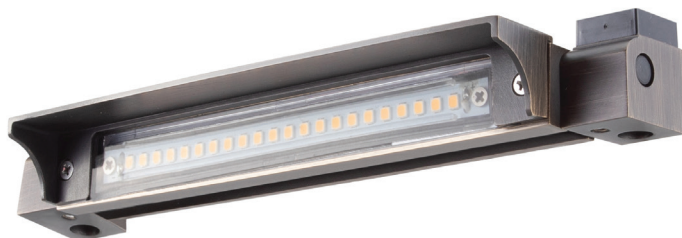

Type:

Model:

AXLE Integrated LED Hardscape with Rotatable Shroud

ORDERING CODE:

490085-2W-2700K   490085-4W-2700K
490085-2W-3000K   490085-4W-3000K

SPECIFICATIONS

HOUSING:

Cast brass.

FINISH:

Weathered brass. Custom powder coated colors available.

INTEGRATED LED:

LED array. 2W. 12V. 140 lumens. 1.54VA at 2700K. 1.51VA at 3000K. Dimmable. 80 CRI.
LED array. 4W. 12V. 280 lumens. 3.49VA at 2700K, 3.64VA at 3000K. Dimmable. 80 CRI.

LENS:

Factory installed clear lens plus three interchangeable, high-impact polycarbonate lenses included.

LIGHT OUTPUT:

Control your light output by swaping the following lenses:

- Factory installed clear lens: 156 lumens.
- Lightly frosted lens: Achieve 33% lumen reduction (103 lm).
- Heavier frosted lens: Achieve 50% lumen reduction (78 lm).
- Amber lens: Achieve 60% lumen reduction (62 lm) for a dramatic ultra-warm effect.

WIRING:

Pre-wired with a 5' 18/2 cable.

WARRANTY:

Ten years.