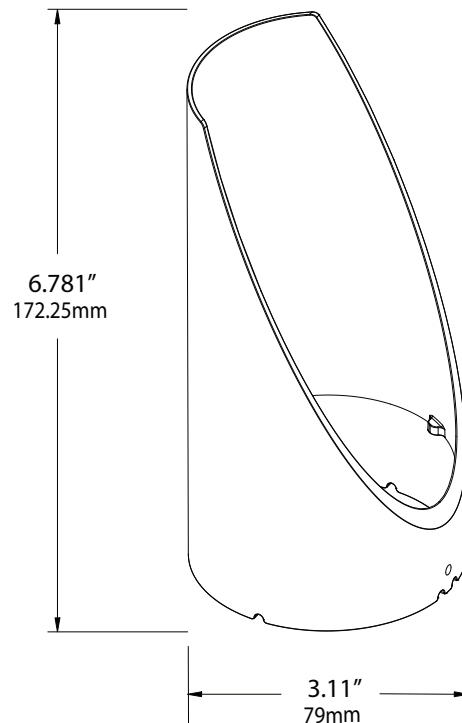

Type:

Model:

MIRAGE-V2 Extended Shroud

ORDERING CODE:

489146 (Opt. Mirage-V2 shroud 3W/6W)

489147 (Opt. Mirage-V2 shroud 8W/12W/16W)

SPECIFICATIONS

HOUSING:

Cast Aluminum.

FINISH:

Architectural bronze. Custom powder coated colors available.

WARRANTY:

Five years.

DIMENSIONS:

489146 (Opt. Mirage-V2 shroud 3W/6W)

489147 (Opt. Mirage-V2 shroud 8W/12W/16W)