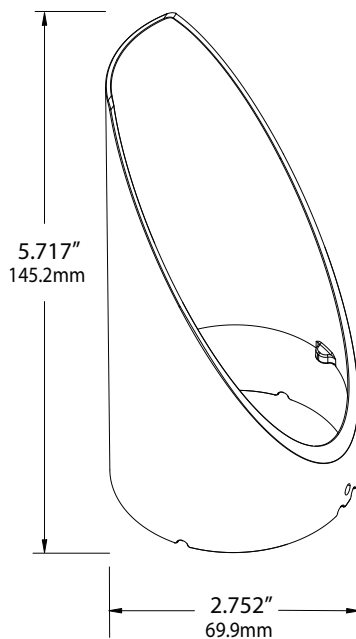

Type:

Model:

MIRAGE-V2 Extended Shroud

ORDERING CODE:

489146 (Opt. Mirage-V2 shroud 3W/6W)

489147 (Opt. Mirage-V2 shroud 8W/12W/16W)

SPECIFICATIONS

HOUSING:

Cast Aluminum.

FINISH:

Architectural bronze. Custom powder coated colors available.

WARRANTY:

Five years.

DIMENSIONS:

489146 (Opt. Mirage-V2 shroud 3W/6W)

489147 (Opt. Mirage-V2 shroud 8W/12W/16W)