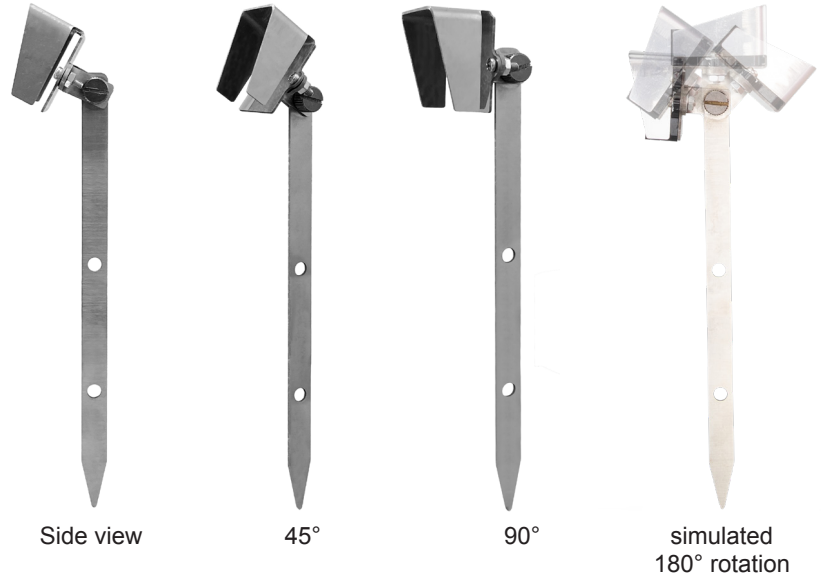

Type:

Model:

MICRO STAKE AND SHROUD FOR BETSY SUBMERSIBLE INTEGRATED UNDER-RAIL LIGHT

ORDERING CODE:
490199

SPECIFICATIONS

MATERIALS:
Aluminum

FINISH:
Black powder coat

WARRANTY:
Ten years

When the job calls for a small and discrete light source, the Betsy is an excellent choice. To make it even more versatile you can pair it up with our micro stake & shroud accessory for added light shielding and mounting flexibility.

DIMENSIONS: