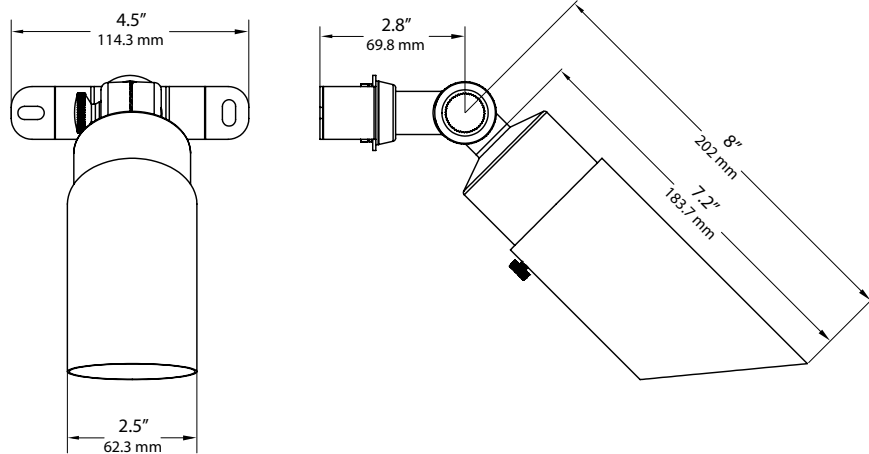

Type:

Model:

BEVERLY LED MR16 Downlight

ORDERING CODE:
489982

SPECIFICATIONS

HOUSING:

Cast brass body and shroud with two O-rings.

FINISH:

MOUNTING:

90° adjustment knuckle. Stem threaded with 1/2" NPT. May be mounted into threaded hubs in junction boxes or mounting accessories.

WIRING:

Pre-wired with 5' pigtail of 18/2 cable.

WARRANTY:

Lifetime.

The Beverly downlight utilizes a 90° adjustment knuckle for the widest range of vertical tilt angles. Y-bracket mount included with additional mounting options available.

DIMENSIONS:

LED LAMP SPECIFICATIONS