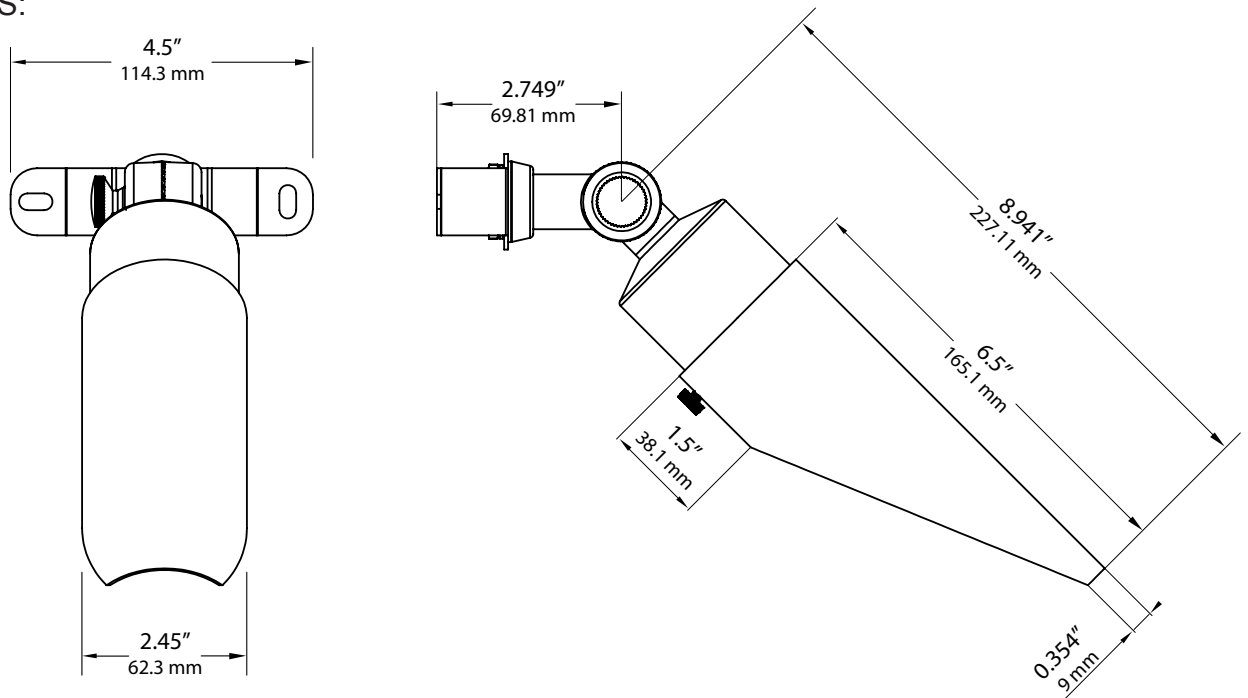

## BEVERLY LED MR16 Downlight

**ORDERING CODE:**

489982

**SPECIFICATIONS**

**HOUSING:**

Cast brass body and shroud with two O-rings.

**FINISH:**

Weathered brass. Custom powder coated colors available.

**LENS:**

No lens.

**SOCKET/LAMP HOLDER:**

One floating bi-pin socket with stainless steel retaining springs.

**LAMP TYPE:**

12V MR16. LED recommended. 30W halogen or 7W LED maximum.

**MOUNTING:**

90° adjustment knuckle. Stem threaded with 1/2" NPT. May be mounted into threaded hubs in junction boxes or mounting accessories. Y bracket included.

**WIRING:**

Pre-wired with 5' pigtail of 18/2 cable.

**WARRANTY:**

Lifetime.

The Beverly downlight utilizes a 90° adjustment knuckle for the widest range of vertical tilt angles. Y-bracket mount included with additional mounting options available.

### DIMENSIONS: