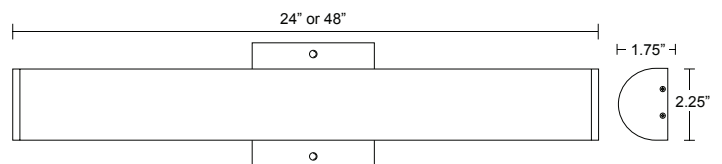

KEY FEATURES

DDHS2 | DDHS4 DEDICATED LED DDHS-SERIES VANITY STRIPS

- White Acrylic Diffuser
- ETL Listed for Damp Locations
- Wall Mount Only
- Triac Dimmable

EXAMPLE # DDHS2-L25W-W

STYLE #	DESCRIPTION	DIFFUSER
DDHS2 24"	120V DEDICATED LED	ACRYLIC
DDHS4 48"	25,000 HRS, 3 YEAR WARRANTY	W-White
	L25 -25W, 80 CRI W-1700lm 3000K	
	L45 -45W, 80 CRI W-3000lm 3000K	