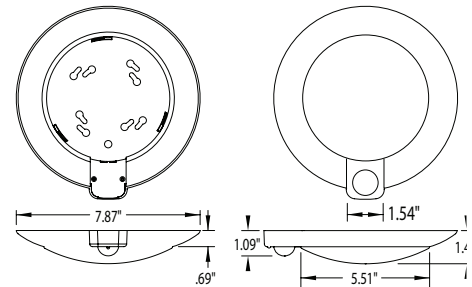

KEY FEATURES | DFD384 DESIGNER CLOSET

- Electronic Dimmable LED (120V Only)
- Composite Construction
- ELT Listed for Dry Locations
- Occupancy Sensor w/Indicator Light
- 3 Minute Timer

EXAMPLE # DFD384-LT800W-WFM