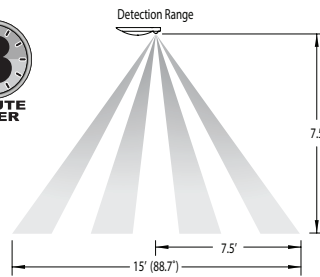

KEY FEATURES | DFD384 DESIGNER CLOSET

- Electronic Dimmable LED (120V Only)
- Composite Construction
- ELT Listed for Dry Locations
- Occupancy Sensor w/Indicator Light
- 3 Minute Timer

EXAMPLE # DFD384-LT800W-WFM

STYLE #	LIGHT SOURCE	BODY	DIFFUSER	
DFD384	DEDICATED 120V LED	W-White	POLYCARBONATE F-Frost	M-Motion Sensor Motion Sensor Included Standard. 120V only.
	EOS LED 120V AC, 50/60 Hz, HPF, 50,000 HRS L70, AMBIENT OP TEMP -40°C TO +40°C, 5 YEAR WARRANTY, DIMMABLE			
	LOW FLICKER 90 CRI			
LT800	- 12W, 90 CRI >85 Lumens Per Watt**	W-1020lm 3000K		