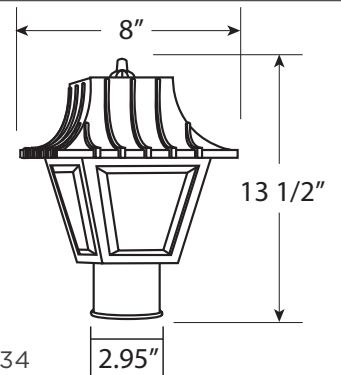

KEY FEATURES | DFC234 COLONIAL POST

- Fade & Rust Resistant Composite Construction
- UL Listed for Wet Locations
- Fits 3" Diameter Post

SEE SPEC SHEET
FOR DIRECT BURIAL
RESIDENTIAL POSTS

EXAMPLE # DFC234-I60-BC-LWE