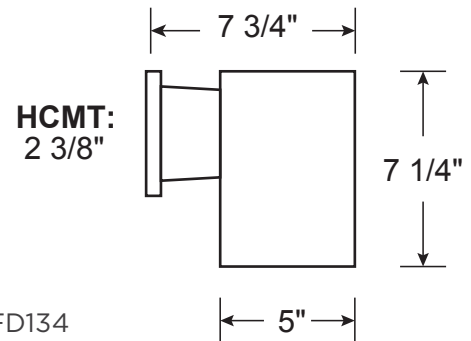

EXAMPLE # DFD134-I75-BK-LWE

STYLE #	LIGHT SOURCE	BODY	OPTIONS
DFD134	<b>INCANDESCENT 120V</b>	<b>BK-Black</b>	LED LAMP, 120V, 3 YEAR WARRANTY, DIMMABLE
	INCANDESCENT, MEDIUM BASE <b>I75-1 X 75W Max PAR 30</b>	<b>WH-White</b>	<b>LWE-A19/E26, 90CRI, 3000K</b> <b>LCE-A19/E26, 80CRI, 4000K</b> <b>486909-WL, LED-PAR38-17XPE-R 120V 17W "TS" RED</b> <b>486910-WL, LED-PAR38-17XPE-A 120V 17W "TS" AMBER</b> <b>486897-WL, LED-PAR30-12XPE-R 120V 12W "TS" RED</b> <b>486898-WL, LED-PAR30-12XPE-A 120V 12W "TS" AMBER</b>

Data per LM79/LM80/TM21 available upon request. Specification subject to change without notice.