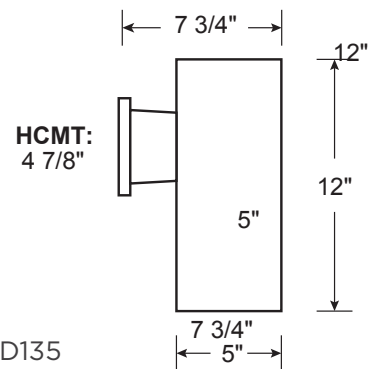

EXAMPLE # DFD135-I75-BK-LWE

STYLE #	LIGHT SOURCE	BODY	OPTIONS
DFD135	INCANDESCENT 120V	BK-Black WH-White	LED LAMP, 120V, 3 YEAR WARRANTY, DIMMABLE
	INCANDESCENT, MEDIUM BASE I75-1 X 75W Max PAR 30		LWE-A19/E26, 90CRI, 3000K LCE-A19/E26, 80CRI, 4000K 486909-WL, LED-PAR38-17XPE-R 120V 17W "TS" RED 486910-WL, LED-PAR38-17XPE-A 120V 17W "TS" AMBER 486897-WL, LED-PAR30-12XPE-R 120V 12W "TS" RED 486898-WL, LED-PAR30-12XPE-A 120V 12W "TS" AMBER

Data per LM79/LM80/TM21 available upon request. Specification subject to change without notice.