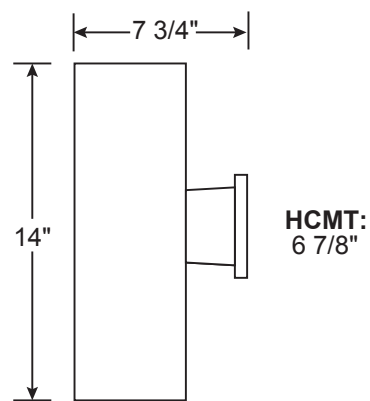

KEY FEATURES | DFD136 DIRECT/INDIRECT CYLINDER

- Fade & Rust Resistant Composite Construction
- UL Listed for Wet Locations
- Up & Down Light
- Tempered Glass Lens Top / Open Bottom
- Mounting Hardware Included

EXAMPLE # DFD136-I265-BKG-LWE

STYLE #	LIGHT SOURCE	BODY	OPTIONS
DFD136	INCANDESCENT 120V INCANDESCENT, MEDIUM BASE I265-2 X 65W Max PAR 30	BKG-Black WHG-White	LED LAMP, 120V, 3 YEAR WARRANTY, DIMMABLE LWE-A19/E26, 90CRI, 3000K LCE-A19/E26, 80CRI, 4000K

Data per LM79/LM80/TM21 available upon request. Specification subject to change without notice.