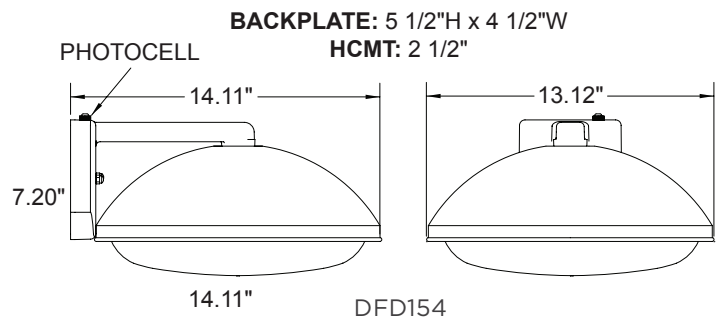

STYLE #	LIGHT SOURCE	BODY	DIFFUSER	
DFD154	DEDICATED 120V LED EOS LED 120V AC, 50/60 Hz, HPF, 50,000 HRS L70, AMBIENT OP TEMP -40°C TO +40°C, 5 YEAR WARRANTY, DIMMABLE LE500 - 52W, 80 CRI C-5000lm 4000K >96 Lumens Per Watt**	Z-Bronze	POLYCARBONATE C-Clear	P-Photocell Only Photocell Included.

Data per LM79/LM80/TM21 available upon request. Specification subject to change without notice.