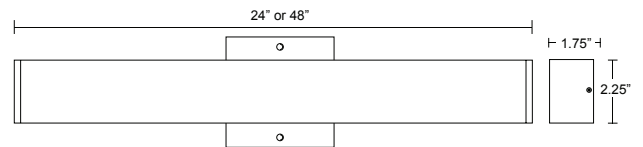

KEY FEATURES | DDSQ2 | DDSQ4 DEDICATED LED DDSQ-SERIES VANITY STRIPS

- White Acrylic Diffuser
- ETL Listed for Damp Locations
- Wall Mount Only
- Triac Dimmable

EXAMPLE # DDSQ2-L25W-W

STYLE #	DESCRIPTION	DIFFUSER
DDSQ2 - 24" DDSQ4 - 48"	120V DEDICATED LED 25,000 HRS, 3 YEAR WARRANTY L25 -25W, 80 CRI W-1700lm 3000K L45 -45W, 80 CRI W-3000lm 3000K	ACRYLIC W-White