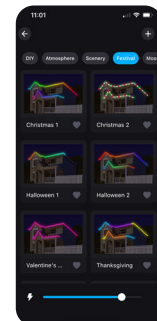

Whether you're celebrating a holiday, supporting your favorite team, or hosting a special event, our lighting makes it easy to set the perfect ambiance.

FEATURES:

- Individually addressable lights
- 40" aluminum track sections with custom track colors & fabrication
- Dual diodes RGB & 3000K white on each light
- Power injected every 75 bulbs
- UL- & ETL-certified & IP67 rated
- Limited lifetime warranty
- Wi-Fi® & APP based – control from anywhere

- Oriented down or out
- Easy to use and install
- Unlimited functions

Omni by Dauer lights are controlled by the click of a button on the app.

DETAILS:

Lights:

- Many functions including Chase, Stack, Run, & more
- String lengths (lights per section) – 1, 5, 10, 15, & 20
- Lights spaced at 8"
- 3 split RGBW diodes per puck
- Warm white color – 3000K
- Voltage: 12V, 24V, 48V
- Lights are dimmable
- Lights can sync to music