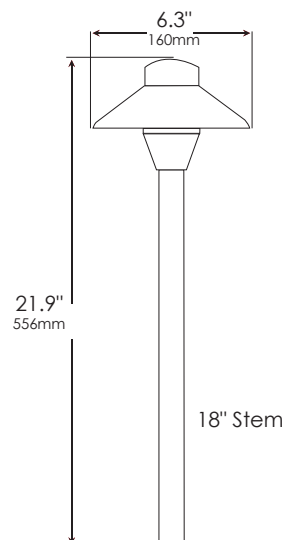

DIMENSIONS: