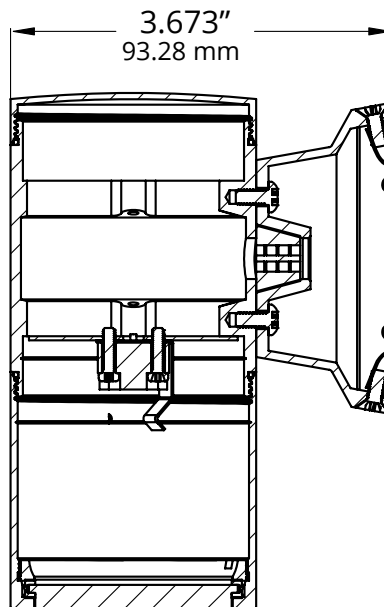

**LENS:**

Clear tempered.

**SOCKET/LAMP HOLDER:**

One fixed ceramic bi-pin socket with stainless steel retaining springs.

**IP RATING:**

IP66 Rated

**LAMP TYPE:**

One 12V MR16. LED recommended. 35W halogen or 7W LED maximum.

**MOUNTING:**

Surface mount.

**WIRING:**

Pre-wired with 25' pigtail of 18/2 cable.

**WARRANTY:**

Lifetime.

The cast brass wall sconce utilizes one MR16 LED lamp to provide a wide range of effects. By choosing the desired lamp options, you can set the intensity, warmth and beam coverage (from 15° to 40°).