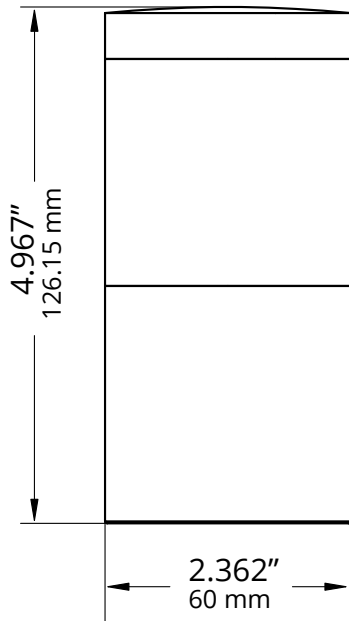

**MOUNTING:**

Surface mount.

**WIRING:**

Pre-wired with 25' pigtail of 18/2 cable.

**WARRANTY:**

Lifetime.

The cast brass wall sconce utilizes one MR16 LED lamp to provide a wide range of effects. By choosing the desired lamp options, you can set the intensity, warmth and beam coverage (from 15° to 40°).

LED LAMP SPECIFICATIONS

**LAMP TYPE:**

One 12V Dauer MR16 lamp with 5-year warranty, dimmable, and suitable for enclosed luminaires.

**OPTICS:**

Integral optics providing available beam spreads from 15° to 120°.