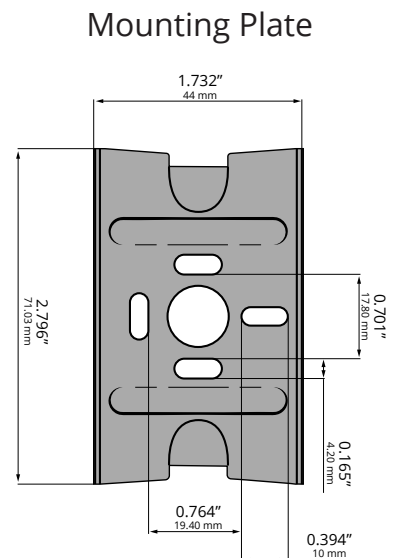

**LENS:**

Clear tempered.

**SOCKET/LAMP HOLDER:**

One fixed ceramic bi-pin socket with stainless steel retaining springs.

**IP RATING:**

IP66 Rated

**LAMP TYPE:**

One 12V MR16. LED recommended. 35W halogen or 7W LED maximum.

**MOUNTING:**

Surface mount.

**WIRING:**

Pre-wired with 25' pigtail of 18/2 cable.

**WARRANTY:**

Lifetime.

The cast brass wall sconce utilizes one MR16 LED lamp to provide a wide range of effects. By choosing the desired lamp options, you can set the intensity, warmth and beam coverage (from 15° to 40°).