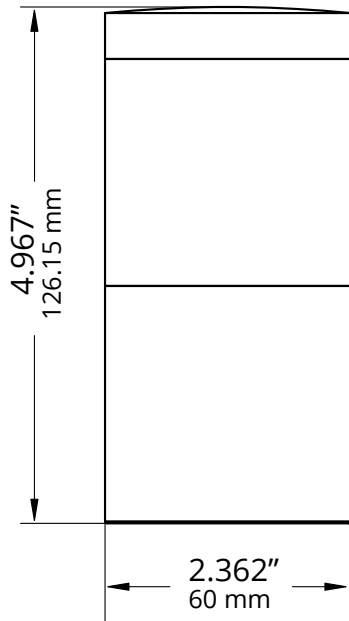

Type:

Model:

**LA GRANGE Wildlife Safe LED
MR16 Wall Sconce**

ORDERING CODE:
490091

SPECIFICATIONS

HOUSING:

Cast brass. Fully potted, threaded cap with O-ring.

FINISH:

Weathered brass. Custom powder coated colors available.

LENS:

Clear tempered.

SOCKET/LAMP HOLDER:

One fixed ceramic bi-pin socket with stainless steel retaining springs.

IP RATING:

IP66 Rated

LAMP TYPE:

One 12V MR16. LED recommended. 35W halogen or 7W LED maximum.

MOUNTING:

Surface mount.

WIRING:

Pre-wired with 25' pigtail of 18/2 cable.

WARRANTY:

Lifetime.

The Turtle & Dark Sky Friendly wall mount fixture is perfect for coastal areas. Applications include entrances, porches, patios and more.