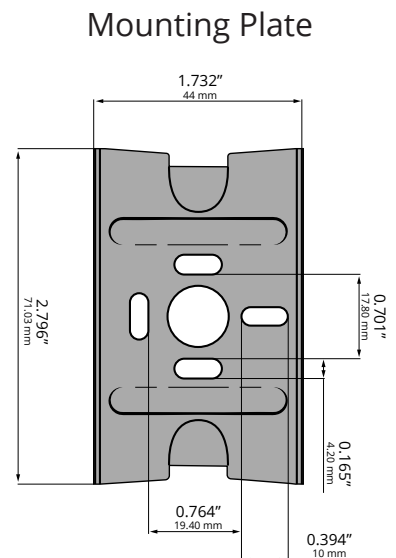

Type:

Model:

**LA GRANGE Wildlife Safe LED
MR16 Wall Sconce**

ORDERING CODE:
490091

SPECIFICATIONS

HOUSING:

Cast brass. Fully potted, threaded cap with O-ring.

FINISH:

Weathered brass. Custom powder coated colors available.

LENS:

Clear tempered.

SOCKET/LAMP HOLDER:

One fixed ceramic bi-pin socket with stainless steel retaining springs.

IP RATING:

IP66 Rated

LAMP TYPE:

One 12V MR16. LED recommended. 35W halogen or 7W LED maximum.

MOUNTING:

Surface mount.

WIRING:

Pre-wired with 25' pigtail of 18/2 cable.

WARRANTY:

Lifetime.

The Turtle & Dark Sky Friendly wall mount fixture is perfect for coastal areas. Applications include entrances, porches, patios and more.