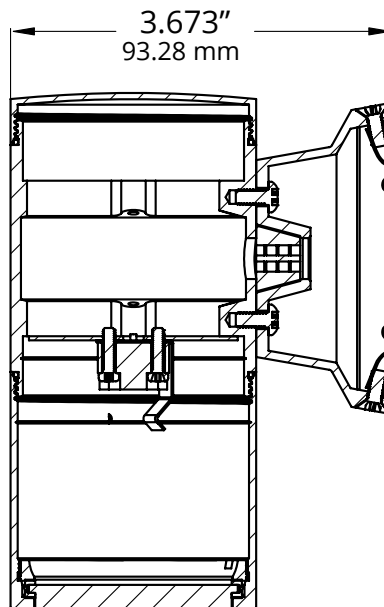

One 12V MR16. LED recommended. 35W halogen or 7W LED maximum.

**MOUNTING:**

Surface mount.

**WIRING:**

Pre-wired with 25' pigtail of 18/2 cable.

**WARRANTY:**

Lifetime.

The Turtle & Dark Sky Friendly wall mount fixture is perfect for coastal areas. Applications include entrances, porches, patios and more.