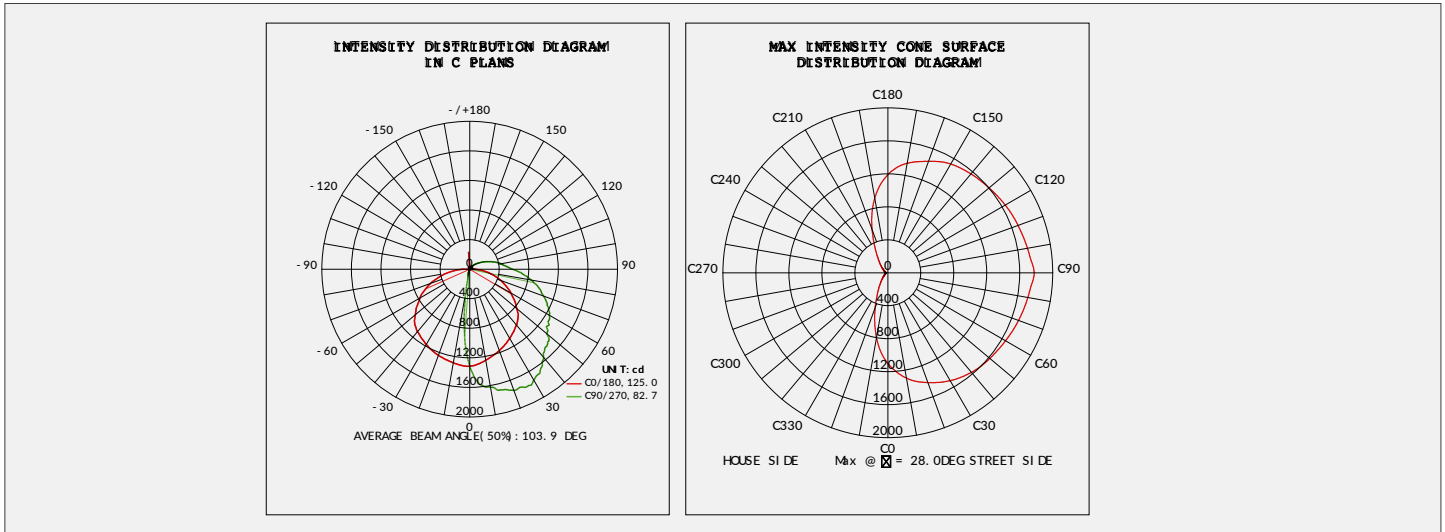

*Nominal Wattage (Switchable)

ORDERING INFORMATION

Brand	Wattage	Photocell	3CCT
LD-WP10 Series	15W 20W 30W	P=Photocell	3000K/4000K/5000K

DETAIL

MULTIPLE EMERGENCY SOLUTIONS

PHOTOMETRICS

PACKING/WEIGHT

Part NO.	Outer Carton Size	Qty/Carton(pcs)	Net weight(lbs)	Gross weight(lbs)
15W/30W	20.1 x 13.8 x11.8inches	12	17.9 lbs	144pcs