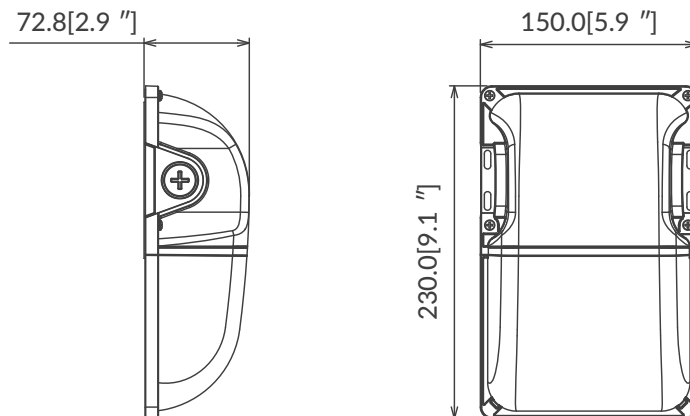

*Nominal Wattage (Switchable)

ORDERING INFORMATION

Brand	Wattage	Photocell	3CCT
LD-WP10 Series	15W 20W 30W	P=Photocell	3000K/4000K/5000K

DETAIL

MULTIPLE EMERGENCY SOLUTIONS

PHOTOMETRICS

PACKING/WEIGHT

Part NO.	Outer Carton Size	Qty/Carton(pcs)	Net weight(lbs)	Gross weight(lbs)
15W/30W	20.1 x 13.8 x11.8inches	12	17.9 lbs	144pcs