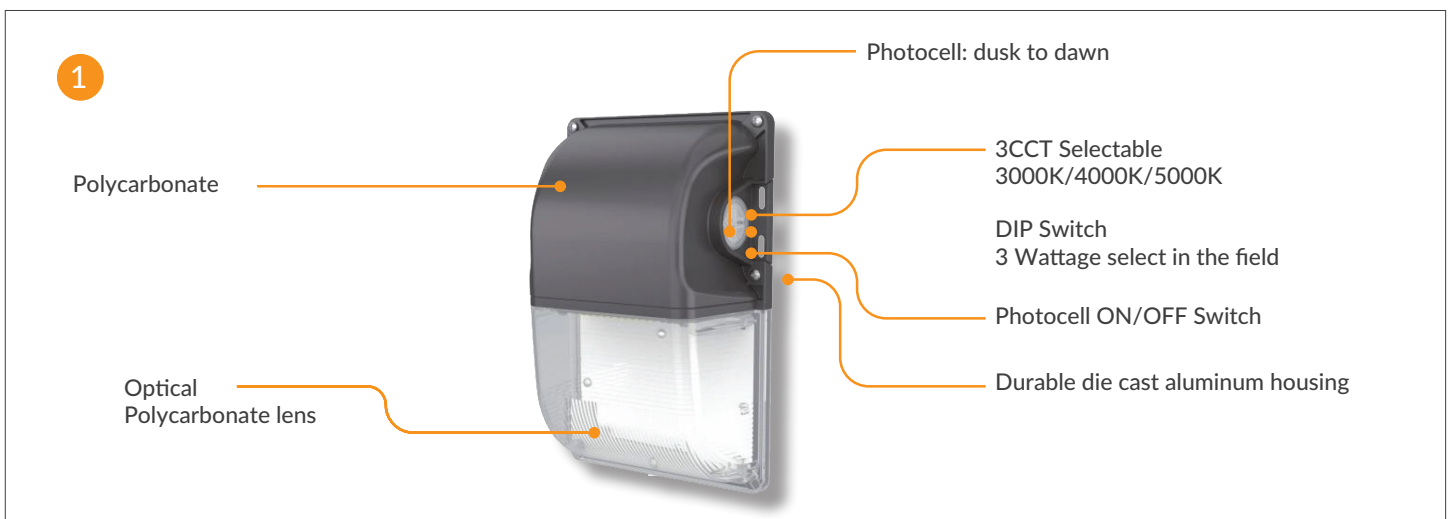

ORDERING INFORMATION

Brand	Wattage	Photocell	3CCT
LD-WP10 Series	15W 20W 30W	P=Photocell	3000K/4000K/5000K

DETAIL